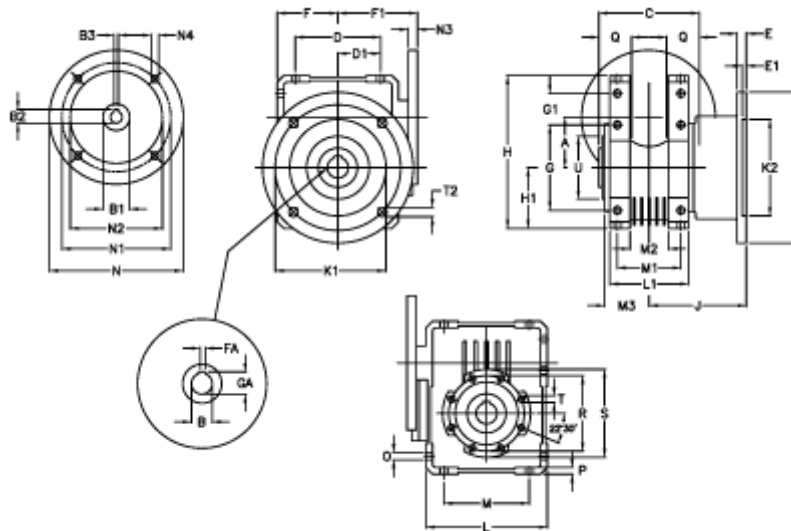

Article number: 392208601544536

Description: Worm Gear with Torque Limiter  
W86 L2-UF-15-P112 B5

## Measures

A = 86.90	E = 15	H = 245.5	M = 144	N4 = 12,5	U = 110
B = 35	E1 = 6	H1 = 100.0	M1 = 101	O = 11.5	
B1 E7 = 28	F = 100	J = 151.0	M2 = 57	P = 11	
B2 = 31.3	F1 = 136	K = 210	M3 = 65	Q = 45	
B3 H9 = 8	FA = 10	K1 = 176	N = 250	R = 130	
C = 140	G = 144	K2 = 152	N1 = 215	S = 150	
D = 144.0	G1 = 45.5	L = 200	N2 = 180	T = M10x18	
D1 = 72.0	GA = 38.3	L1 = 125	N3 = 13.0	T2 = 12.5	